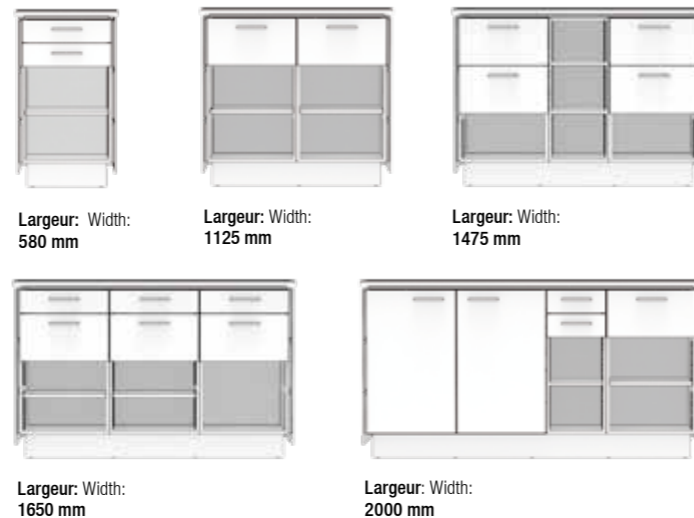

Tiroir, grand, profond
Drawer, big, high
521 x 276 x 420 mm
M2/31.00.00.01/02 **193,00 €**

Séparateur de tiroir en acrylique, dualsatin, pour tiroir, grand, profond
Drawer partition made of acrylic glass, dualsatin, for drawer, big, high
450 x 150 x 400 mm
M2/31.00.00.12 **96,00 €**

Tablette, petit
Shelf, small
310 x 19 x 450 mm
M2/31.00.00.04/02 **35,00 €**

Tablette, grand
Shelf, large
485 x 19 x 450 mm
M2/31.00.00.03/02 **47,00 €**

Plateau coulissant pour clavier ou imprimante
Sliding shelf for keyboard or printer
485 x 60 x 420 mm
M2/31.00.00.05/02 **169,00 €**

We provide the opportunity to arrange yourself a counter according to your demands. Select the suitable elements from our range of drawers, shelves and doors.

Exemples d'utilisation:
Examples of use:

Vue arrière:
Back view: