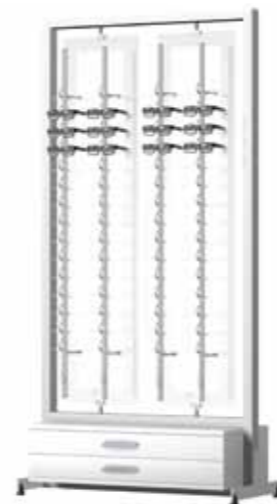

03 ASIS 9c2 120 + [60]