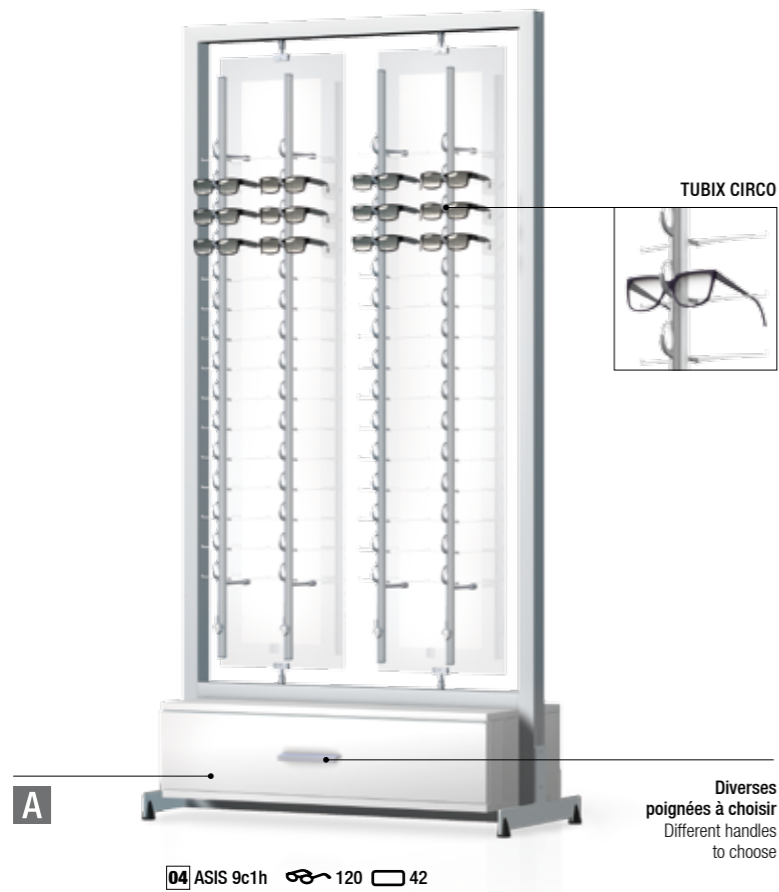

04 ASIS 9c1h 120 42

Diverses poignées à choisir
Different handles to choose