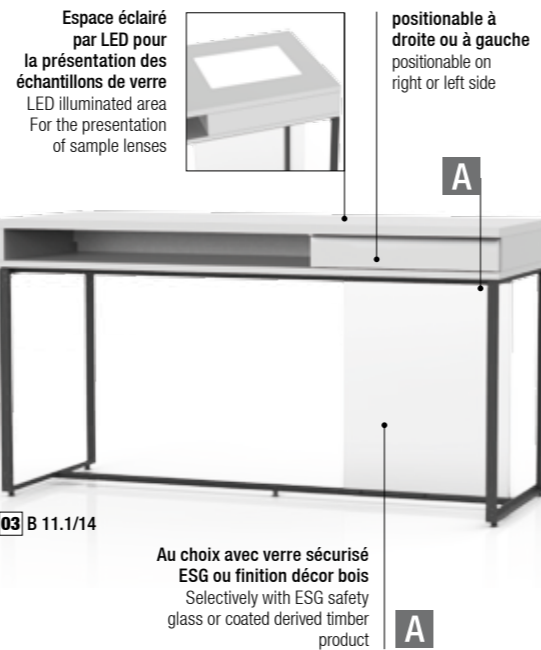

B 5 counselling desk:
Basic construction made of coated derived timber product, available in different colours and materials. Cover made of clear glass. B 5 with sliding keyboard shelf in option, B 5.1 with 2 drawers, B 5.2 with 2 compartments.

05 B 6 L
avec desserte, 1 tiroir et 1 tablette
with cabinet, 1 drawer and 1 shelf
1400 x 760 x 550 mm
M2/20.45.00.04 **1.436,00 €**

06 B 8.3
avec 1 tiroir, 1 porte et 1 tablette
with cabinet with 1 drawer, 1 door and 1 shelf
1400 x 760 x 550 mm
M2/20.48.00.03 **1.697,00 €**

! Veillez préciser lors de la commande la finition du plateau et du corps de table.
Please state the decorative surface for table top and corpus when ordering.

Exemple d'utilisation:
Example of use:

Table de vente:
Structure en acier époxy noir (blanc sur demande). Plateau de table et corps en dérivé de bois disponible dans divers décors. B 10.1/12 et B 10.1/14 avec desserte, 1 tiroir et 1 porte. B 10.2/12 et B 10.2/14 avec desserte, 1 tiroir et 1 tablette.

Counselling desk:
Basis construction made of black powder-coated steel (white on request). Corpus and table top made of coated derived timber product, available in different decorative surfaces. B 10.1/12 and B 10.1/14 with cabinet, 1 drawer and 1 door. B 10.2/12 and B 10.2/14 with cabinet, 1 drawer and 1 shelf.