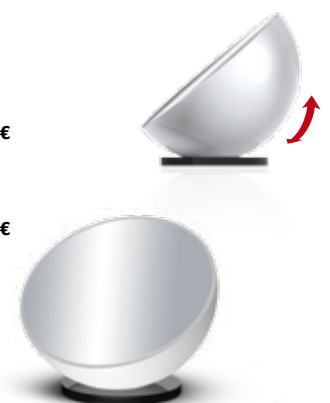

09
BOWL, miroir de table et à main, en acrylique, blanc, socle en acrylique glossy black. En option avec grossissement (2 fois)

BOWL, table and hand mirror, made of acrylic glass, white, base made of acrylic glass, glossy black. Optional with magnifying (double)

160 x 85 x 160 mm

sans grossissement without magnifying
21.50.00.00 **92,00 €**

avec grossissement (2 fois) with magnifying (double)
21.50.01.00 **103,00 €**