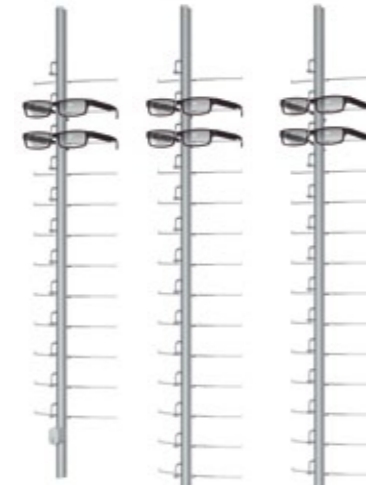

Panels made of acrylic glass, matt white, fitted with single rods, open or lockable. MOSAIC substructure included. All sets fitted as illustrated, without poster and decoration. Additional variants available on request.

Exemple d'utilisation: Example of use:

- 3x A** MO W 70/21 TC 18 H  
695 x 2095 mm  
ouvert open MO.09.01.70.21.04 771,00 €  
verrouillable lockable MO.09.02.70.21.04 958,00 €
- 2x B** MO S 17/21  
170 x 2095 x 90 mm  
MO.22.01.17.21.01 142,00 €
- TC SET 13**  
ouvert open 2.597,00 €  
verrouillable lockable 3.158,00 €  
162

Espacement entre lunettes: 55 mm  
Distance between spectacles: 55 mm

Espacement entre lunettes: 75 mm  
Distance between spectacles: 75 mm

MTE 12

MTE 18

MTE 34

MTE 12 HX

MTE 18 HX

Fermeur grande hauteur HX pour (solaires) lunettes à arcade haute  
High locking bars HX for (sun) glasses with high bridges