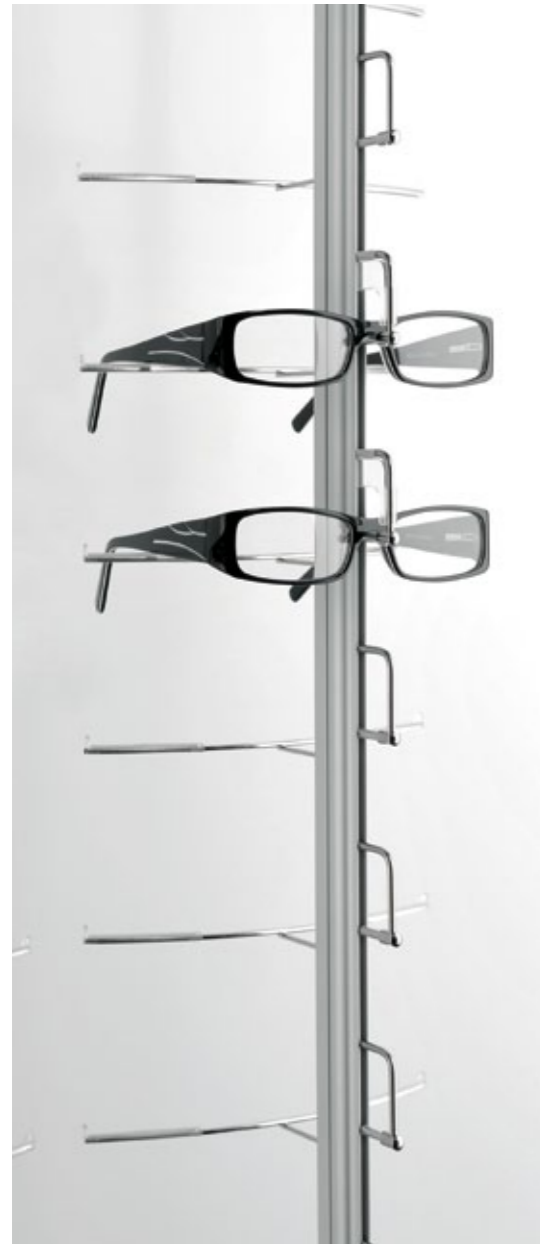

Espacement entre lunettes: 55 mm
Distance between spectacles: 55 mm

Espacement entre lunettes: 75 mm
Distance between spectacles: 75 mm

MTE 18

MTE 34

MTE 12 HX

MTE 18 HX

Fermeur grande hauteur HX pour (solaires) lunettes à arcade haute
High locking bars HX for (sun) glasses with high bridges

Mini-TUBIX COMPOSANTS DE SYSTÈME SYSTEM COMPONENTS

Réalisé dans un fin profilé aluminium, Mini-TUBIX attire le regard de part sa forme et du mélange réduit de matériaux et est un système de présentation multiple pouvant être intégré dans chaque environnement de magasin.

Based on a sophisticated speed frame, Mini-TUBIX captivates through its clear design and the restrained material mix and is therefore a display system which can be used versatily and be integrated into every shop ambience.

01
Mini-TUBIX, colonne pour lunettes, en aluminium, anodisé, ouvert ou verrouillable.
Mini TUBIX, single rod for spectacles, made of aluminium, anodized, open or lockable.

MTE 12	Longueur Length 840 mm	
pour 12 lunettes for 12 spectacles		
Ouvert Open	27.12.55.00	54,30 €
Verrouillage mécanique		
Mechanically lockable	27.12.55.05	112,90 €

MTE 18	Longueur Length 1170 mm	
pour 18 lunettes for 18 spectacles		
Ouvert Open	27.18.55.00	85,50 €
Verrouillage mécanique		
Mechanically lockable	27.18.55.05	149,70 €

MTE 24	Longueur Length 1500 mm	
pour 24 lunettes for 24 spectacles		
Ouvert Open	27.24.55.00	106,30 €
Verrouillage mécanique		
Mechanically lockable	27.24.55.05	182,90 €

02
Mini-TUBIX, colonne pour lunettes, en aluminium, anodisé, ouvert ou verrouillable.
Mini TUBIX, single rod for spectacles, made of aluminium, anodized, open or lockable.

MTE 12 H	Longueur Length 1060 mm	
pour 12 lunettes for 12 spectacles		
Ouvert Open	27.12.75.00	57,20 €