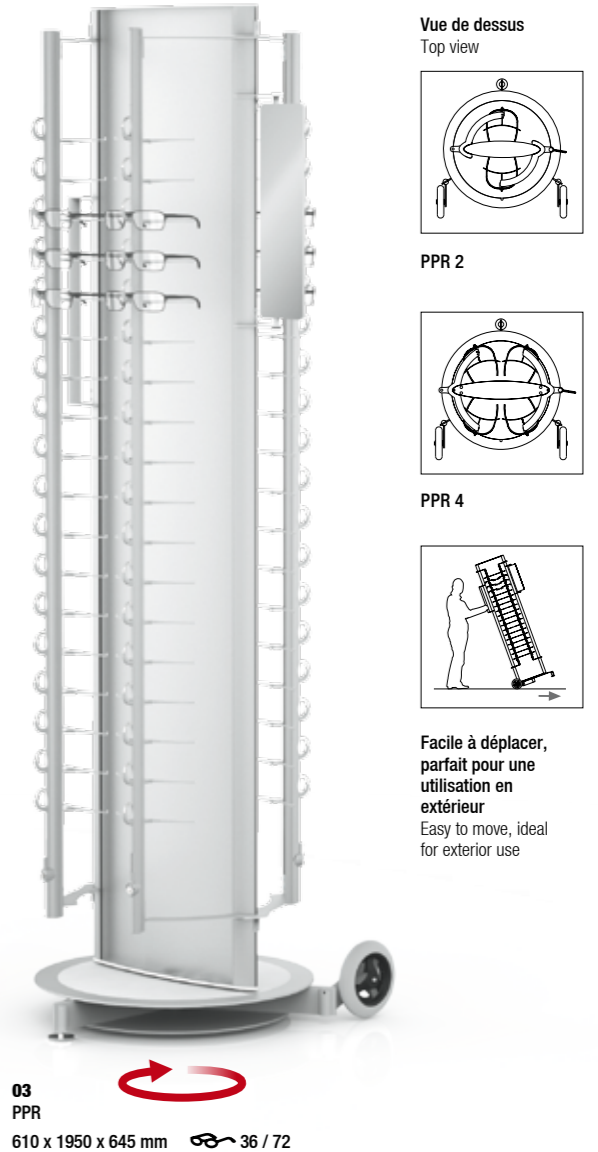

01
PS présentoir pour solaires, avec roulettes, rotatif, en acrylique, dualsatin, socle en MDF, peint argenté et noir, avec colonne, ouvert ou verrouillable. Avec éclairage en option

PS display stand for sun glasses, with castors, rotatable, made of acrylic glass, dualsatin, pedestal made of MDF, silver-coloured and black lacquered, with single rods, open or lockable. Optional with LED illumination

Ø 530 x 1975 mm

72 / 90 / 96 / 108 / 120 / 144

PS 4/72
4 x TC 18 H pour 72 lunettes for 72 spectacles

Sans éclairage Without illumination
Ouvert Open 25.26.23.00 **911,00 €**
Verrouillable Lockable 25.26.23.01 **1.174,00 €**

Avec éclairage LED With LED illumination
Ouvert Open 25.26.20.00/02 **998,00 €**
Verrouillable Lockable 25.26.20.01/02 **1.259,00 €**

PS 5/90
5 x TC 18 H pour 90 lunettes for 90 spectacles

Sans éclairage Without illumination
Ouvert Open 27.90.18.00 **1.024,00 €**
Verrouillable Lockable 27.90.18.01 **1.329,00 €**

Avec éclairage LED With LED illumination
Ouvert Open 27.90.18.02/02 **1.109,00 €**
Verrouillable Lockable 27.90.18.03/02 **1.437,00 €**

PS 6/108
6 x TC 18 H pour 108 lunettes for 108 spectacles

Sans éclairage Without illumination
Ouvert Open 27.10.18.00 **1.134,00 €**
Verrouillable Lockable 27.10.18.01 **1.528,00 €**

Avec éclairage LED With LED illumination
Ouvert Open 27.10.18.02/02 **1.200,00 €**
Verschließbar Lockable 27.10.18.03/02 **1.615,00 €**

PS 4/96
4 x TC 24 pour 96 lunettes for 96 spectacles

Sans éclairage Without illumination
Ouvert Open 25.26.33.00 **957,00 €**
Verrouillable Lockable 25.26.33.01 **1.240,00 €**

Avec éclairage LED With LED illumination
Ouvert Open 25.26.30.00/02 **1.042,00 €**
Verrouillable Lockable 25.26.30.01/02 **1.326,00 €**

PS 5/120
5 x TC 24 pour 120 lunettes for 120 spectacles

Sans éclairage Without illumination
Ouvert Open 27.12.24.00 **1.078,00 €**
Verrouillable Lockable 27.12.24.01 **1.343,00 €**

Avec éclairage LED With LED illumination
Ouvert Open 27.12.24.02/02 **1.164,00 €**
Verrouillable Lockable 27.12.24.03/02 **1.519,00 €**

PS 6/144
6 x TC 24 pour 144 lunettes for 144 spectacles

Sans éclairage Without illumination
Ouvert Open 27.14.24.00 **1.205,00 €**
Verrouillable Lockable 27.14.24.01 **1.623,00 €**

Avec éclairage LED With LED illumination
Ouvert Open 27.14.24.02/02 **1.284,00 €**
Verrouillable Lockable 27.14.24.03/02 **1.708,00 €**

02
PRO 3/54 Présentoir pour l'extérieur, avec roulettes, rotatif, film PP, blanc translucide, aluminium anodisé, pied en acier avec revêtement en acrylique, avec colonnes, avec miroir latéral, verrouillable

PRO display stand for outdoor use, with castors, metal frame, black powder-coated. Acrylic glass panel, dualsatin, with single rods, lockable. Concrete block as counterbalance

415 x 1875 x 575 mm

54

PRO 3/54
3 x TC 18 H pour 54 lunettes for 54 spectacles

Verrouillable Lockable 25.29.00.01 **1.419,00 €**