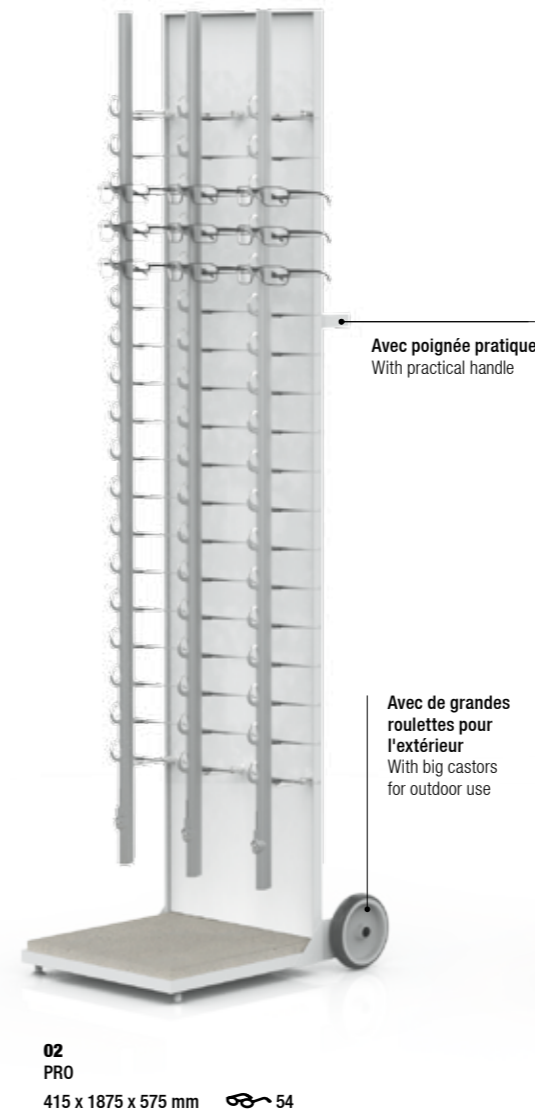

01
PS présentoir pour solaires, avec roulettes, rotatif, en acrylique, dualsatin, socle en MDF, peint argenté et noir, avec colonne, ouvert ou verrouillable. Avec éclairage en option

PS display stand for sun glasses, with castors, rotatable, made of acrylic glass, dualsatin, pedestal made of MDF, silver-coloured and black lacquered, with single rods, open or lockable. Optional with LED illumination

Ø 530 x 1975 mm

72 / 90 / 96 / 108 / 120 / 144

PS 4/72
4 x TC 18 H pour 72 lunettes for 72 spectacles

Sans éclairage Without illumination
Ouvert Open 25.26.23.00 **911,00 €**
Verrouillable Lockable 25.26.23.01 **1.174,00 €**

Avec éclairage LED With LED illumination
Ouvert Open 25.26.20.00/02 **998,00 €**
Verrouillable Lockable 25.26.20.01/02 **1.259,00 €**

PS 5/90
5 x TC 18 H pour 90 lunettes for 90 spectacles

Sans éclairage Without illumination
Ouvert Open 27.90.18.00 **1.024,00 €**
Verrouillable Lockable 27.90.18.01 **1.329,00 €**

Avec éclairage LED With LED illumination
Ouvert Open 27.90.18.02/02 **1.109,00 €**
Verrouillable Lockable 27.90.18.03/02 **1.437,00 €**

PS 6/108
6 x TC 18 H pour 108 lunettes for 108 spectacles

Sans éclairage Without illumination
Ouvert Open 27.10.18.00 **1.134,00 €**
Verrouillable Lockable 27.10.18.01 **1.528,00 €**

Avec éclairage LED With LED illumination
Ouvert Open 27.10.18.02/02 **1.200,00 €**
Verschließbar Lockable 27.10.18.03/02 **1.615,00 €**

PS 4/96
4 x TC 24 pour 96 lunettes for 96 spectacles

Sans éclairage Without illumination
Ouvert Open 25.26.33.00 **957,00 €**
Verrouillable Lockable 25.26.33.01 **1.240,00 €**

Avec éclairage LED With LED illumination
Ouvert Open 25.26.30.00/02 **1.042,00 €**
Verrouillable Lockable 25.26.30.01/02 **1.326,00 €**

PS 5/120
5 x TC 24 pour 120 lunettes for 120 spectacles

Sans éclairage Without illumination
Ouvert Open 27.12.24.00 **1.078,00 €**
Verrouillable Lockable 27.12.24.01 **1.343,00 €**

Avec éclairage LED With LED illumination
Ouvert Open 27.12.24.02/02 **1.164,00 €**
Verrouillable Lockable 27.12.24.03/02 **1.519,00 €**

PS 6/144
6 x TC 24 pour 144 lunettes for 144 spectacles

Sans éclairage Without illumination
Ouvert Open 27.14.24.00 **1.205,00 €**
Verrouillable Lockable 27.14.24.01 **1.623,00 €**

Avec éclairage LED With LED illumination
Ouvert Open 27.14.24.02/02 **1.284,00 €**
Verrouillable Lockable 27.14.24.03/02 **1.708,00 €**

02
PRO 3/54 Présentoir pour l'extérieur, avec roulettes, rotatif, film PP, blanc translucide, aluminium anodisé, pied en acier avec revêtement en acrylique, avec colonnes, avec miroir latéral, verrouillable

PRO display stand for outdoor use, with castors, metal frame, black powder-coated. Acrylic glass panel, dualsatin, with single rods, lockable. Concrete block as counterbalance

415 x 1875 x 575 mm

54

PRO 3/54
3 x TC 18 H pour 54 lunettes for 54 spectacles

Verrouillable Lockable 25.29.00.01 **1.419,00 €**