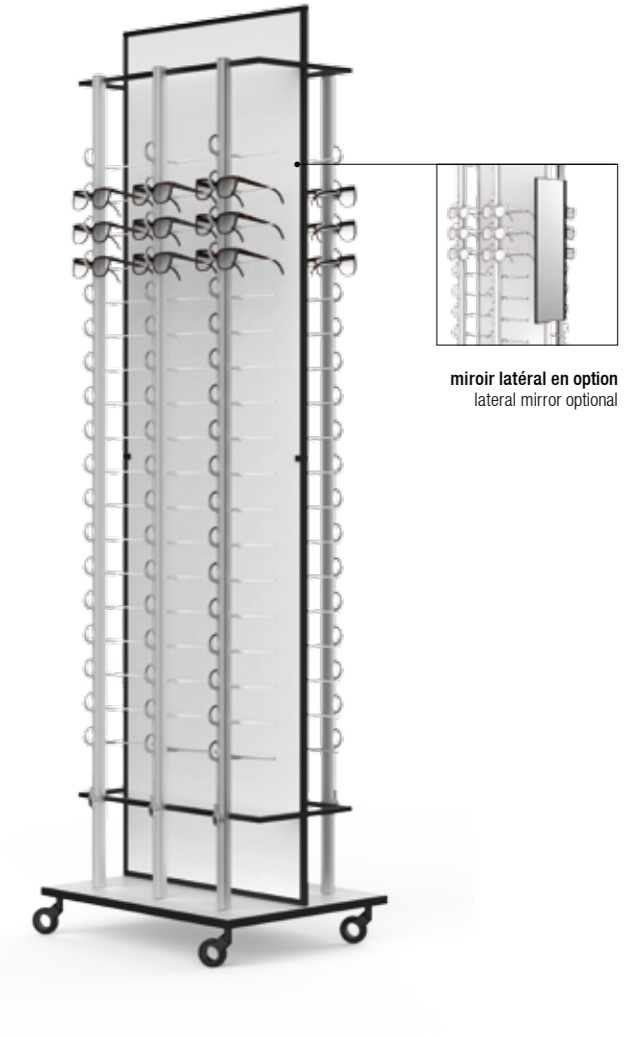

miroir latéral en option  
lateral mirror optional

PCR 6/108  
600 x 480 x 2020 mm  108

**01**  
Présentoir PCD, avec roulettes, rotatif, construction de base en acier poudré noir (blanc sur demande), disponible en 2 dimensions. Panneau central en bois dérivé revêtu, blanc, avec socle et plateau tournant noirs. Avec colonnes simples, ouvertes ou verrouillables. En option, avec miroir latéral et plaques logo (à commander séparément).

Mirror for PCD & PCR display stand, made of black powder-coated metal (white on request), for lateral mounting

145 x 500 x 24 mm	25.99.00.20	<b>95,00 €</b>
-------------------	-------------	----------------

PCD display stand, with castors, rotatable, basic construction made of black powder-coated steel (white on request), available in 2 dimensions. Middle panel made of coated derived timber product, white, with black pedestal and turntable. With single rods, open or lockable. Optional with lateral mirror and sign boards (please order separately).

PCR display stand, with castors, basic construction made of black powder-coated steel (white on request), available in 2 dimensions. Middle panel and pedestal made of coated derived timber product, white. With single rods, open or lockable. Optional with lateral mirror and sign boards (please order separately).