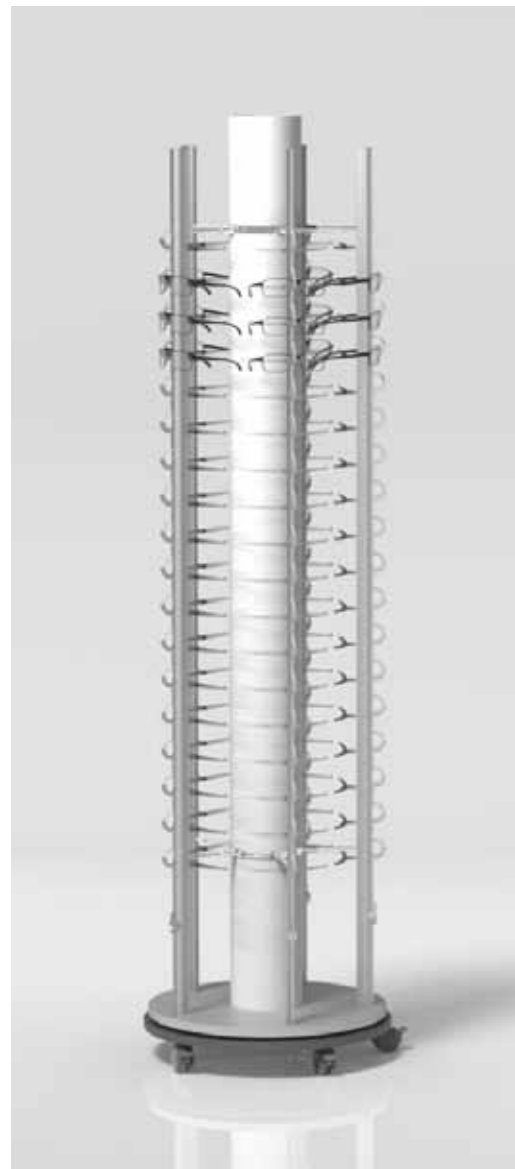

01
PS présentoir pour solaires, avec roulettes, rotatif, en acrylique, dualsatin, socle en MDF, peint argenté et noir, avec colonne, ouvert ou verrouillable. Avec éclairage en option

PS display stand for sun glasses, with castors, rotatable, made of acrylic glass, dualsatin, pedestal made of MDF, silver-coloured and black lacquered, with single rods, open or lockable. Optional with LED illumination

Ø 530 x 1975 mm

72 / 90 / 96 / 108 / 120 / 144

PS 4/72
4 x TC 18 H pour 72 lunettes for 72 spectacles

Sans éclairage Without illumination
Ouvert Open 25.26.23.00 **911,00 €**
Verrouillable Lockable 25.26.23.01 **1.174,00 €**

Avec éclairage LED With LED illumination
Ouvert Open 25.26.20.00/02 **998,00 €**
Verrouillable Lockable 25.26.20.01/02 **1.259,00 €**

PS 5/90
5 x TC 18 H pour 90 lunettes for 90 spectacles

Sans éclairage Without illumination
Ouvert Open 27.90.18.00 **1.024,00 €**
Verrouillable Lockable 27.90.18.01 **1.329,00 €**

Avec éclairage LED With LED illumination
Ouvert Open 27.90.18.02/02 **1.109,00 €**
Verrouillable Lockable 27.90.18.03/02 **1.437,00 €**

PS 6/108
6 x TC 18 H pour 108 lunettes for 108 spectacles

Sans éclairage Without illumination
Ouvert Open 27.10.18.00 **1.134,00 €**
Verrouillable Lockable 27.10.18.01 **1.528,00 €**

Avec éclairage LED With LED illumination
Ouvert Open 27.10.18.02/02 **1.200,00 €**
Verschließbar Lockable 27.10.18.03/02 **1.615,00 €**

PS 4/96
4 x TC 24 pour 96 lunettes for 96 spectacles

Sans éclairage Without illumination
Ouvert Open 25.26.33.00 **957,00 €**
Verrouillable Lockable 25.26.33.01 **1.240,00 €**

Avec éclairage LED With LED illumination
Ouvert Open 25.26.30.00/02 **1.042,00 €**
Verrouillable Lockable 25.26.30.01/02 **1.326,00 €**

PS 5/120
5 x TC 24 pour 120 lunettes for 120 spectacles

Sans éclairage Without illumination
Ouvert Open 27.12.24.00 **1.078,00 €**
Verrouillable Lockable 27.12.24.01 **1.343,00 €**

Avec éclairage LED With LED illumination
Ouvert Open 27.12.24.02/02 **1.164,00 €**
Verrouillable Lockable 27.12.24.03/02 **1.519,00 €**

PS 6/144
6 x TC 24 pour 144 lunettes for 144 spectacles

Sans éclairage Without illumination
Ouvert Open 27.14.24.00 **1.205,00 €**
Verrouillable Lockable 27.14.24.01 **1.623,00 €**

Avec éclairage LED With LED illumination
Ouvert Open 27.14.24.02/02 **1.284,00 €**
Verrouillable Lockable 27.14.24.03/02 **1.708,00 €**

02
PRO 3/54 Présentoir pour l'extérieur, avec roulettes, rotatif, film PP, blanc translucide, aluminium anodisé, pied en acier avec revêtement en acrylique, avec colonnes, avec miroir latéral, verrouillable

PRO display stand for outdoor use, with castors, metal frame, black powder-coated. Acrylic glass panel, dualsatin, with single rods, lockable. Concrete block as counterbalance

415 x 1875 x 575 mm

54

PRO 3/54
3 x TC 18 H pour 54 lunettes for 54 spectacles

Verrouillable Lockable 25.29.00.01 **1.419,00 €**