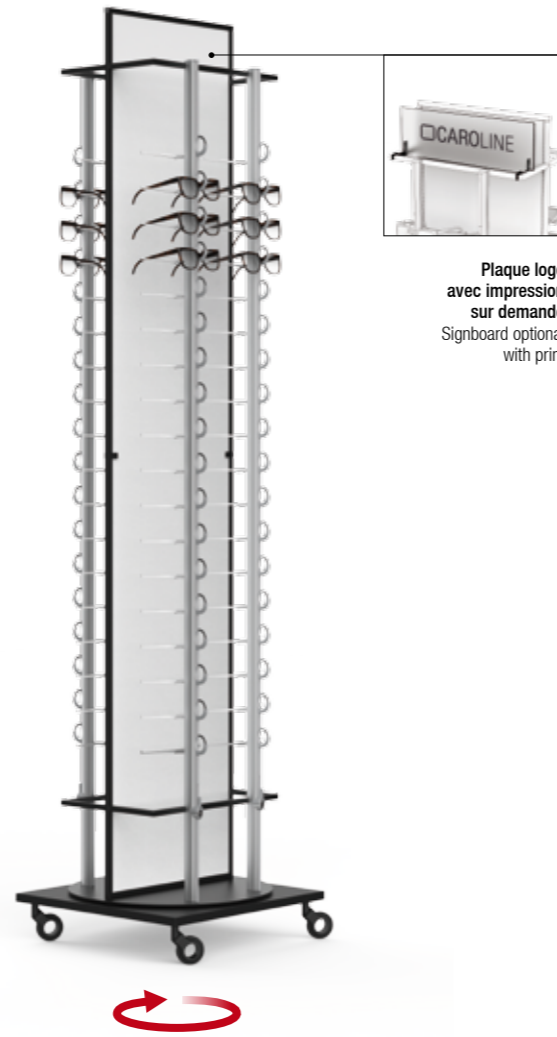

TUBIX CIRCO

Plaque logo avec impression sur demande
Signboard optional with print

PCD 4/72
480 x 480 x 2030 mm 72