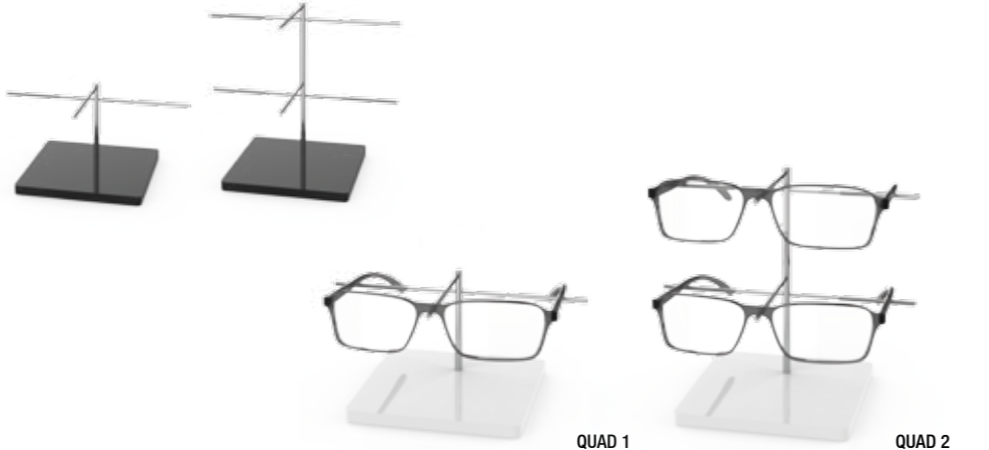

04
QUAD, support lunette pour 1 lunette ou 2 lunettes, en acrylique, disponible dans diverses couleurs, mais aussi acier, nickelé

QUAD, spectacle display for 1 spectacle or 2 spectacles, made of acrylic glass, available in different colours, as well as steel, nickel-plated

QUAD 1
170 x 78 x 129 mm

glossy white 18.12.11.00 **23,00 €**
glossy black 18.12.11.01 **23,00 €**

QUAD 2
170 x 148 x 129 mm

glossy white 18.12.22.00 **35,00 €**
glossy black 18.12.22.01 **35,00 €**