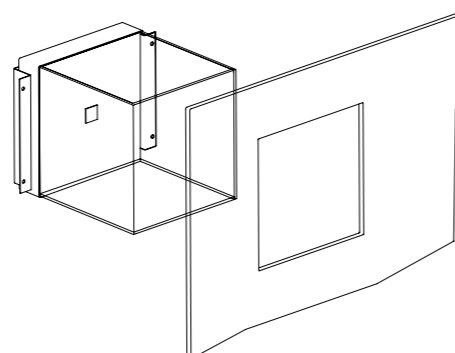

LED CUBE AVEC ÉCLAIRAGE LED WITH LED ILLUMINATION

La réalisation d'espaces attractifs dans votre magasin rend l'achat agréable et augmente votre chiffre d'affaires. Avec ces LED CUBES novateurs, atteignez un niveau de qualité et optimisez votre présentation.

Creating highlights in your shop makes shopping a unique experience and increases the turnover. With these innovative LED CUBES you set the best stage for an extraordinary display.

Mode opératoire:
Mode of operation:

LED CUBE & MONO WALL