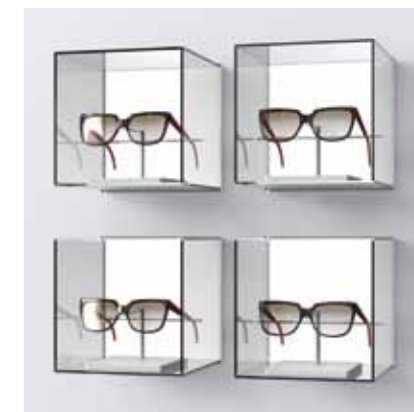

PRÉSENTATION MURALE [WALL DISPLAY]

PRÉSENTATION MURALE [WALL DISPLAY]

LED CUBE

01
LED CUBE en acrylique, transparent, avec éclairage LED intégré dans le panneau de fond. Inclus fixation murale et alimentation.

LED CUBE made of acrylic glass, transparent, with integrated LED illumination on the back panel. Including wall mounting kit and power supply.

184 x 184 x 220 mm M2/55.00.00.00 **192,00 €**

LED CUBE 2

02
LED CUBE 2 en acrylique, transparent, avec tablette et éclairage LED intégré dans le panneau de fond. Inclus fixations murales et module d'alimentation.

Creating highlights in your shop makes shopping a unique experience and increases the turnover. With these innovative LED CUBES you set the best stage for an extraordinary display.

Mode opératoire:
Mode of operation:

LED CUBE & MONO WALL made of acrylic glass, transparent, with integrated LED illumination on the back panel. Including MONO WALL single spectacle display, lockable, with support as well as wall mounting kit and power supply.