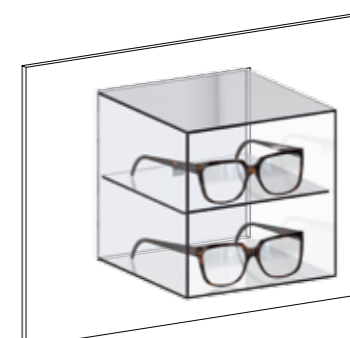

PRÉSENTATION MURALE [WALL DISPLAY]

PRÉSENTATION MURALE [WALL DISPLAY]

LED CUBE

01
LED CUBE en acrylique, transparent, avec éclairage LED intégré dans le panneau de fond. Inclus fixation murale et alimentation.

LED CUBE made of acrylic glass, transparent, with integrated LED illumination on the back panel. Including wall mounting kit and power supply.

184 x 184 x 220 mm M2/55.00.00.00 **192,00 €**

LED CUBE 2

02
LED CUBE 2 en acrylique, transparent, avec tablette et éclairage LED intégré dans le panneau de fond. Inclus fixations murales et module d'alimentation.

LED CUBE 2 made of acrylic glass, transparent, with shelf and integrated LED illumination on the back panel. Including wall mounting kit and power supply.

184 x 184 x 220 mm M2/55.00.00.02 **209,00 €**

LED CUBE & MONO WALL made of acrylic glass, transparent, with integrated LED illumination on the back panel. Including MONO WALL single spectacle display, lockable, with support as well as wall mounting kit and power supply.