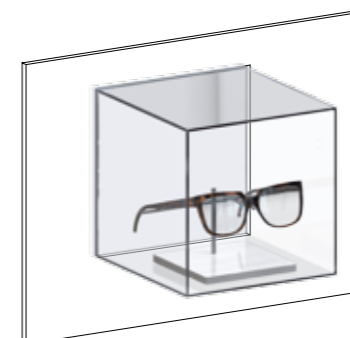

PRÉSENTATION MURALE [WALL DISPLAY]

PRÉSENTATION MURALE [WALL DISPLAY]

LED CUBE

01
LED CUBE en acrylique, transparent, avec éclairage LED intégré dans le panneau de fond. Inclus fixation murale et alimentation.

LED CUBE made of acrylic glass, transparent, with integrated LED illumination on the back panel. Including wall mounting kit and power supply.

184 x 184 x 220 mm M2/55.00.00.00 **192,00 €**

LED CUBE 2

02
LED CUBE 2 en acrylique, transparent, avec tablette et éclairage LED intégré dans le panneau de fond. Inclus fixations murales et module d'alimentation.

LED CUBE 2 made of acrylic glass, transparent, with shelf and integrated LED illumination on the back panel. Including wall mounting kit and power supply.

184 x 184 x 220 mm M2/55.00.00.02 **209,00 €**

LED CUBE & MONO WALL made of acrylic glass, transparent, with integrated LED illumination on the back panel. Including MONO WALL single spectacle display, lockable, with support as well as wall mounting kit and power supply.