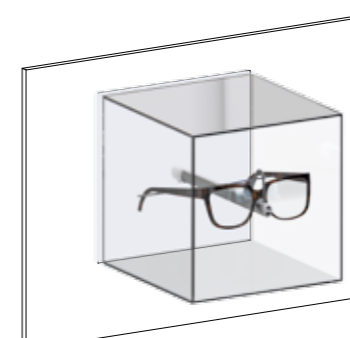

LED CUBE AVEC ÉCLAIRAGE LED WITH LED ILLUMINATION

La réalisation d'espaces attractifs dans votre magasin rend l'achat agréable et augmente votre chiffre d'affaires. Avec ces LED CUBES novateurs, atteignez un niveau de qualité et optimisez votre présentation.

Creating highlights in your shop makes shopping a unique experience and increases the turnover. With these innovative LED CUBES you set the best stage for an extraordinary display.

Mode opératoire:
Mode of operation:

LED CUBE & MONO WALL