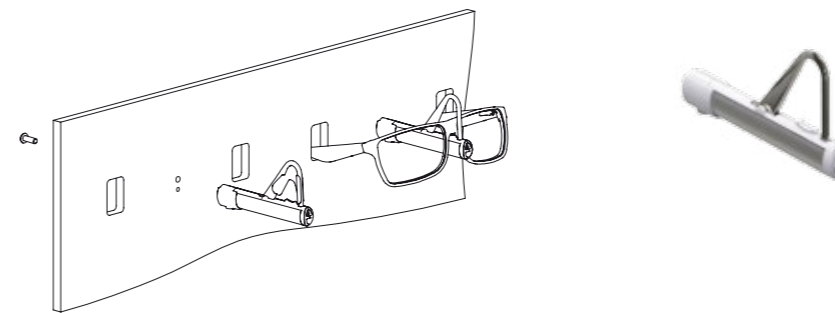

02
MONO PANEL, support verrouillable de lunettes pour montage sur panneau perforé. Clip réducteur inclus lors de la livraison.

MONO PANEL, lockable single spectacle display for mounting on perforated panel. Reduction clip included in delivery.

13 x 47 x 94 mm 14.12.10.01 **17,50 €**