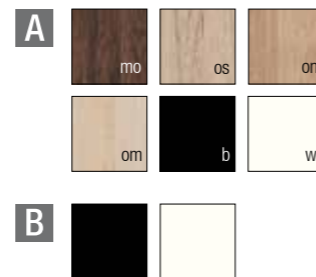

LL-TABLES HAUTES
LL-HIGH TABLES

Table haute BST avec 1 espace tablette.
Structure de base en acier époxy noir (blanc sur demande). Plateau de table et corps en dérivé de bois peint, disponible dans divers décors.

BST high table with 1 compartment, basis construction made of black powder-coated steel (white on request). Table top and corpus made of coated derived timber product, available in different decorative surfaces.

- **01** BST 2/5
  550 x 1035 x 550 mm
  M2/37.03.05.00 **1.142,00 €**
- **02** BST 2/8
  875 x 1035 x 550 mm
  M2/37.03.08.00 **1.252,00 €**