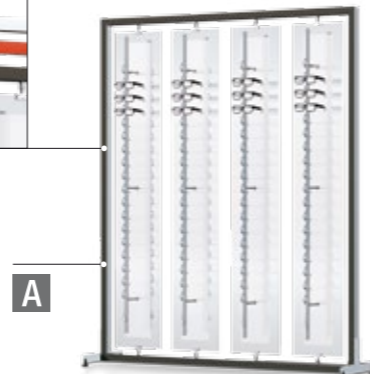

04 ASIS 4/TC + COVER UP! 144

Poster interchangeable
For exchangeable posters