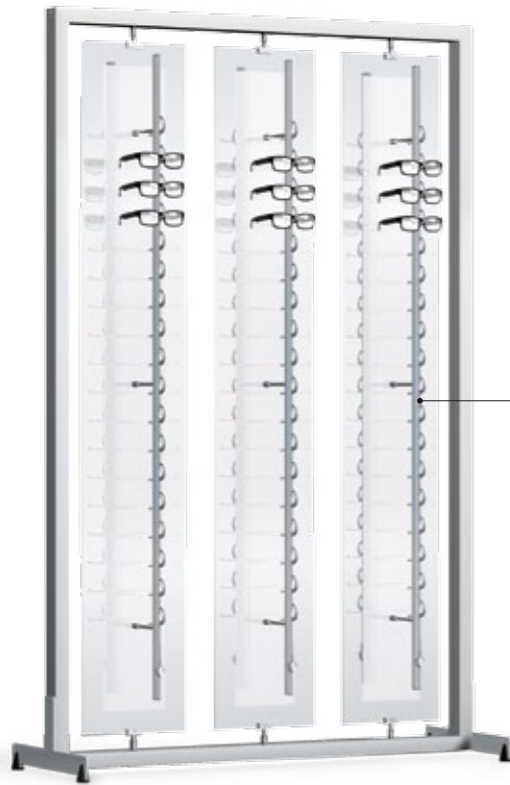

DISPONIBLE EN 4 TAILLES
AVAILABLE IN 4 DIMENSIONS

DISPONIBLE EN 2 TAILLES
AVAILABLE IN 2 SIZES

03 ASIS 3/TC 108

TUBIX CIRCO

COVER UP!

Mode opératoire
Mode of operation