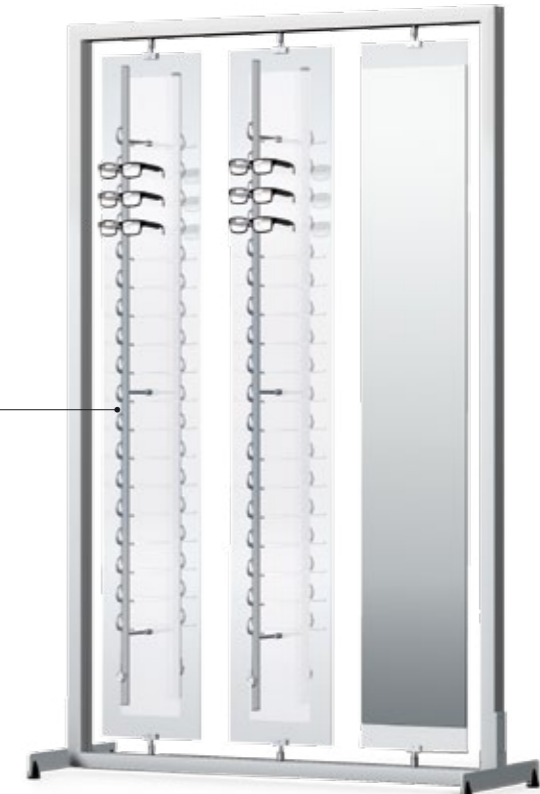

05 ASIS 3/S 72

ASIS CLASSIC

Système Shop-in-Shop, cadre en aluminium, anodisé argenté, pieds en acier, époxy argenté. Panneaux rotatifs en acrylique (transparent, avec un film satiné collé en partie médiane, équipé avec des colonnes, ouvert ou verrouillable. Disponible en 4 tailles.

Shop-in-shop system, made of speed frame, silver-coloured anodized, pedestals made of steel, silver-coloured coated. Rotatable acrylic glass panels (transparent, centred laminated with satined foil), fitted with single rods, open or lockable. Available in 4 dimensions.

Accessoires Accessories:

Roulettes pour cadre ASIS, set: 4 pièces
Castors for ASIS frames, set: 4 pieces

M2/10.05.00.12 103,00 €

01 ASIS 1/TC
480 x 1983 x 450 mm 36
2 x TC 18H pour 36 lunettes for 36 spectacles

Ouvert Open M2/10.04.11.01/01 820,00 €
Verrouillable Lockable M2/10.04.11.03/01 942,00 €

02 ASIS 2/TC
865 x 1983 x 450 mm 72
4 x TC 18H pour 72 lunettes for 72 spectacles

Ouvert Open M2/10.04.13.01/01 1.291,00 €
Verrouillable Lockable M2/10.04.13.02/01 1.540,00 €

03 ASIS 3/TC
1260 x 1983 x 450 mm 108
6 x TC 18H pour 108 lunettes for 108 spectacles

Ouvert Open M2/11.05.10.50/01 1.762,00 €
Verrouillable Lockable M2/11.05.10.53/01 2.136,00 €

04 ASIS 4/TC
1650 x 1983 x 450 mm 144
8 x TC 18H pour 144 lunettes for 144 spectacles

Ouvert Open M2/11.05.20.50/01 2.257,00 €
Verrouillable Lockable M2/11.05.20.52/01 2.756,00 €

COVER UP!

Capots interchangeables pour système Shop-in-Shop à insérer dans le cadre de base ASIS 1/2/3/4. Disponible en diverses couleurs.

Exchangeable covers for Shop-in-Shop system for inserting on basic frame ASIS 1/2/3/4. Available in different colours.

Prix sur demande
Price on request

Couleurs standard
Standard colours:

- 01 noir black
- 02 flamme rouge flame red
- 03 blanc white
- 04 or soleil sungold

Autres couleurs RAL disponibles sur demande
Further RAL colours available on request

ASIS MIRROR / ASIS PROMO

Système Shop-in-Shop, cadre en aluminium, anodisé argenté, pieds en acier, époxy argenté. Panneaux rotatifs en acrylique (transparent, avec un film satiné collé en partie médiane), équipé avec des colonnes, ouvert ou verrouillable, avec miroir ou panneau graphique rotatif en verre acrylique, transparent, double face pour posters interchangeables. Poster pas inclus (sur demande). Disponible en 2 tailles. (rotatif, double faces monté sur acrylique transparent). Disponible en 2 tailles.

Shop-in-shop system, made of speed frame, silver-coloured anodized, pedestals made of steel, silver-coloured coated. Rotatable acrylic glass panels (transparent, centred laminated with satined foil), can be fitted with single rods, open or lockable, with mirror (rotatable, both sides on transparent acrylic glass) or rotatable graphic panel made of acrylic glass, transparent, both-sided for exchangeable posters. Poster not included in delivery (on request). Available in 2 dimensions.

avec miroir:
with mirror:

05 ASIS 3/S
1260 x 1983 x 450 mm 72