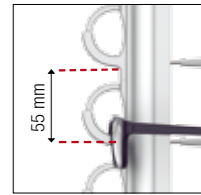

COMPOSANTS DE SYSTÈME
SYSTEM COMPONENTS

Espacement entre lunettes: 55 mm
Distance between spectacles: 55 mm

01
TUBIX CIRCO, colonne pour lunettes, en aluminium et en plastique, ouvert ou verrouillable.
TUBIX CIRCO, single rod for spectacles, made of aluminium and plastics, open or lockable.

TC 12 Longueur Length 1000 mm pour 12 lunettes for 12 spectacles

Ouvert Open 29.12.55.10/01 **60,00 €**
Verrouillable Lockable 29.12.55.11/01 **123,00 €**

TC 18 Longueur Length 1330 mm pour 18 lunettes for 18 spectacles

Ouvert Open 29.18.55.10/01 **84,00 €**
Verrouillable Lockable 29.18.55.11/01 **161,00 €**

TC 24 Longueur Length 1660 mm pour 24 lunettes for 24 spectacles

Ouvert Open 29.24.55.10/01 **108,00 €**
Verrouillable Lockable 29.24.55.11/01 **192,00 €**