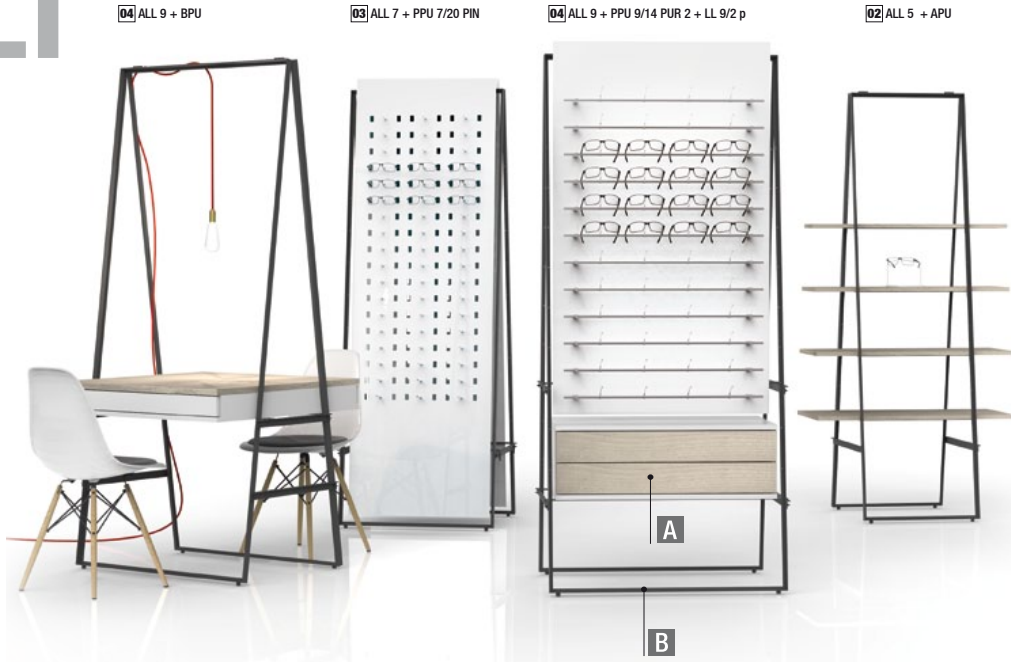

■ MONTAGE FACILE ET RAPIDE - ENTIÈREMENT SANS OUTIL!
EASY AND QUICK SET-UP - WITHOUT USING ANY TOOLS!

La nouvelle gamme de produits LL-POP UP! définit un agencement flexible de magasins et espaces promotionnels complètement nouveau: Les cadres dépliables en acier peuvent être montés sans outil et facilement et sont conçus dans un design industriel moderne. Panneaux, tablettes et mobiliers sont simplement mis en place dans une seconde étape. Les meilleures conditions pour pouvoir toujours réagir et adapter l'équipement selon les besoins saisonniers ou les changements souhaités.

The new product line LL-POP UP! defines flexible shop fittings and sales promotion areas in a complete new way: The steel frames can be quickly and easily unfolded and set up without tools and captivate with modern industrial design. Panels, shelves and furniture cabinets are then simply placed in a second step. The best conditions for being able to react to changing requirements again and again, such as seasonal events or necessary relocation.

Équipement
Equipment

01 ALL 3 410 x 2003 x 635 mm	M2/10.11.03.00	449,00 €
02 ALL 5 585 x 2003 x 635 mm	M2/10.11.05.00	474,00 €
03 ALL 7 760 x 2003 x 635 mm	M2/10.11.07.00	488,00 €
04 ALL 9 935 x 2003 x 635 mm	M2/10.11.09.00	499,00 €

LL-POP UP! Élément de base:
Structure en acier époxy noir, disponible dans 4 tailles. Avec perçages dans différentes hauteurs pour la fixation des accessoires. Veuillez commander les accessoires séparément.